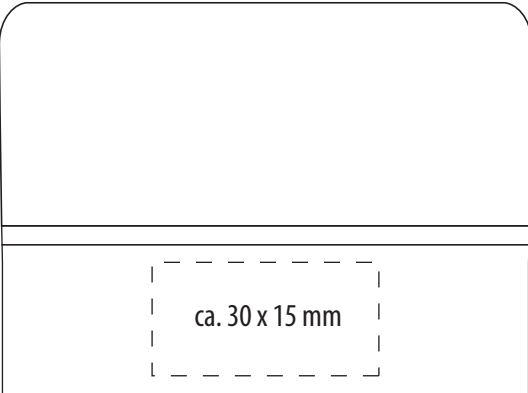

SHAKER REFLECTS-SOMBOR (52026)

PAD PRINT

SHAKER REFLECTS-SOMBOR (52026)

LASER ENGRAVING